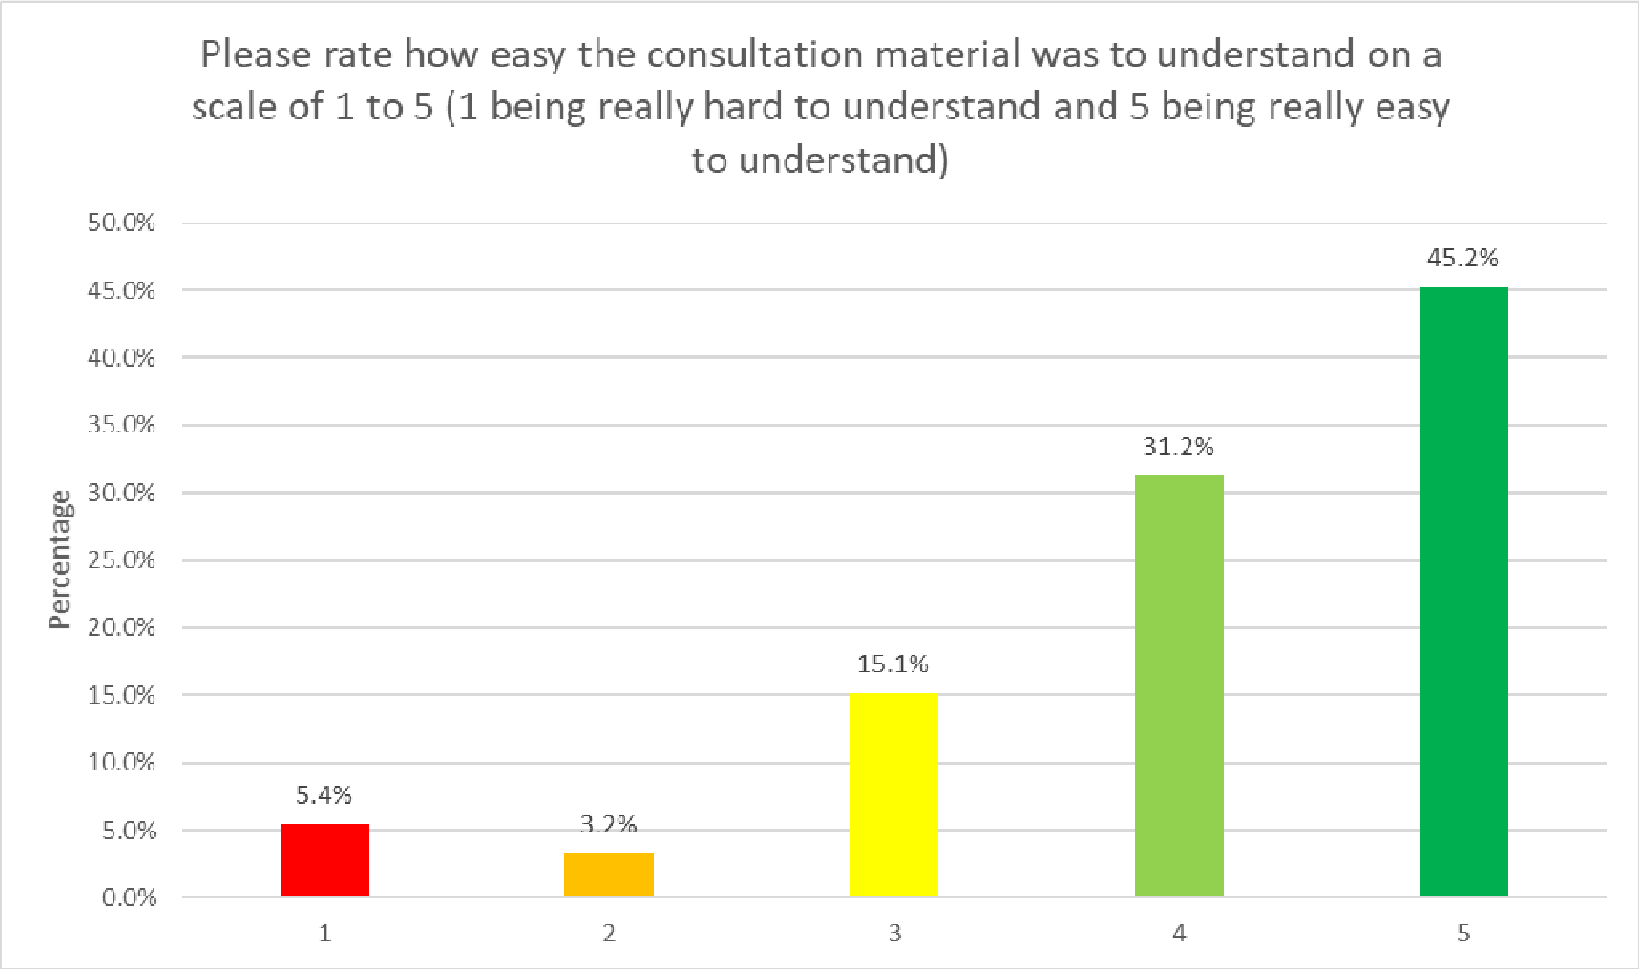

Horsforth to Rodley Cycleway results