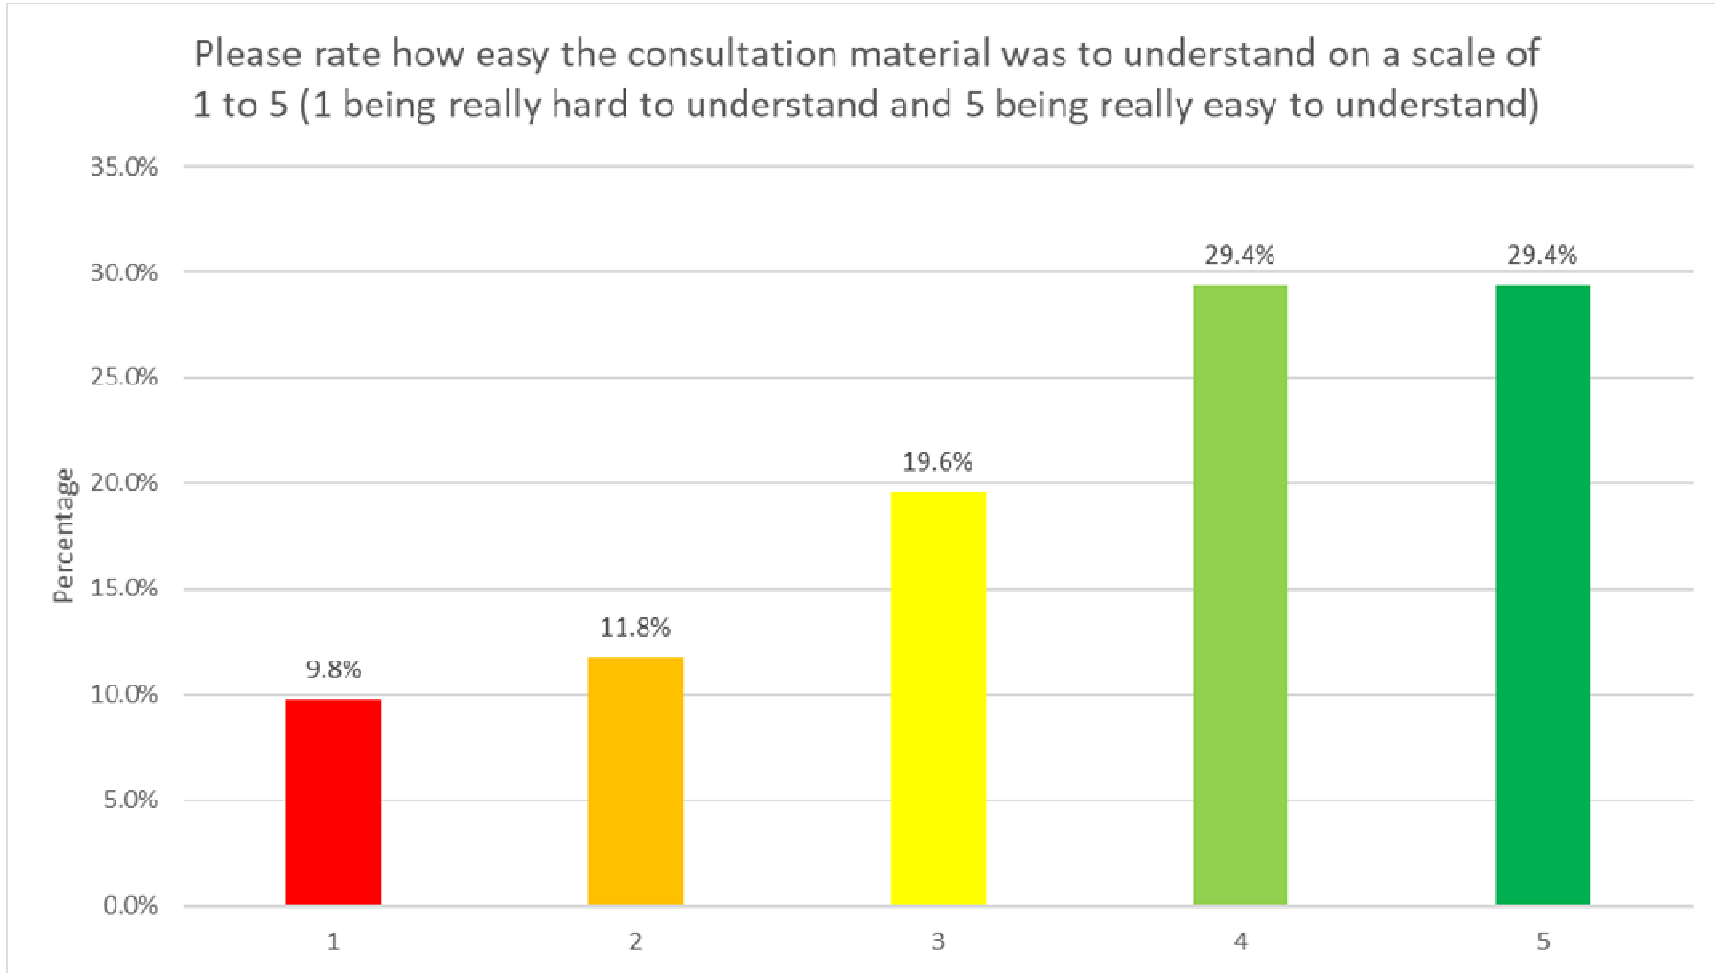

Connecting West Leeds corridor results