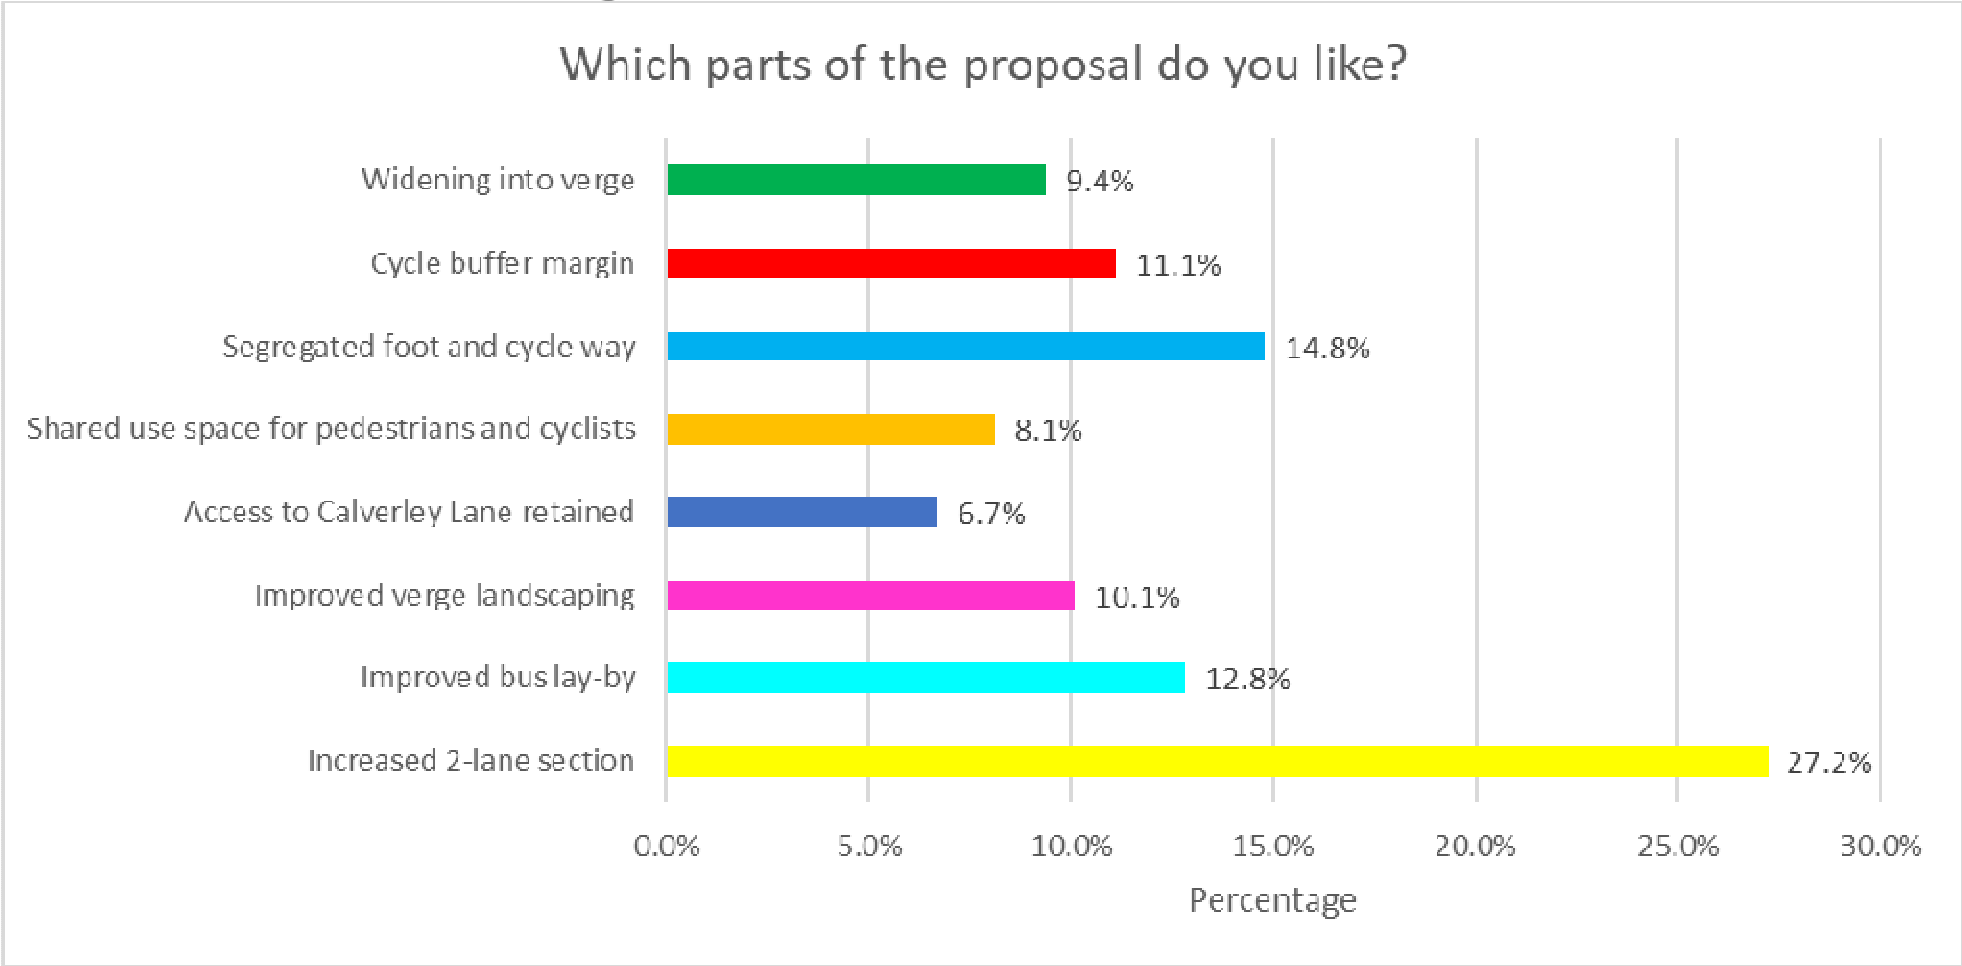

Horsforth Merge results