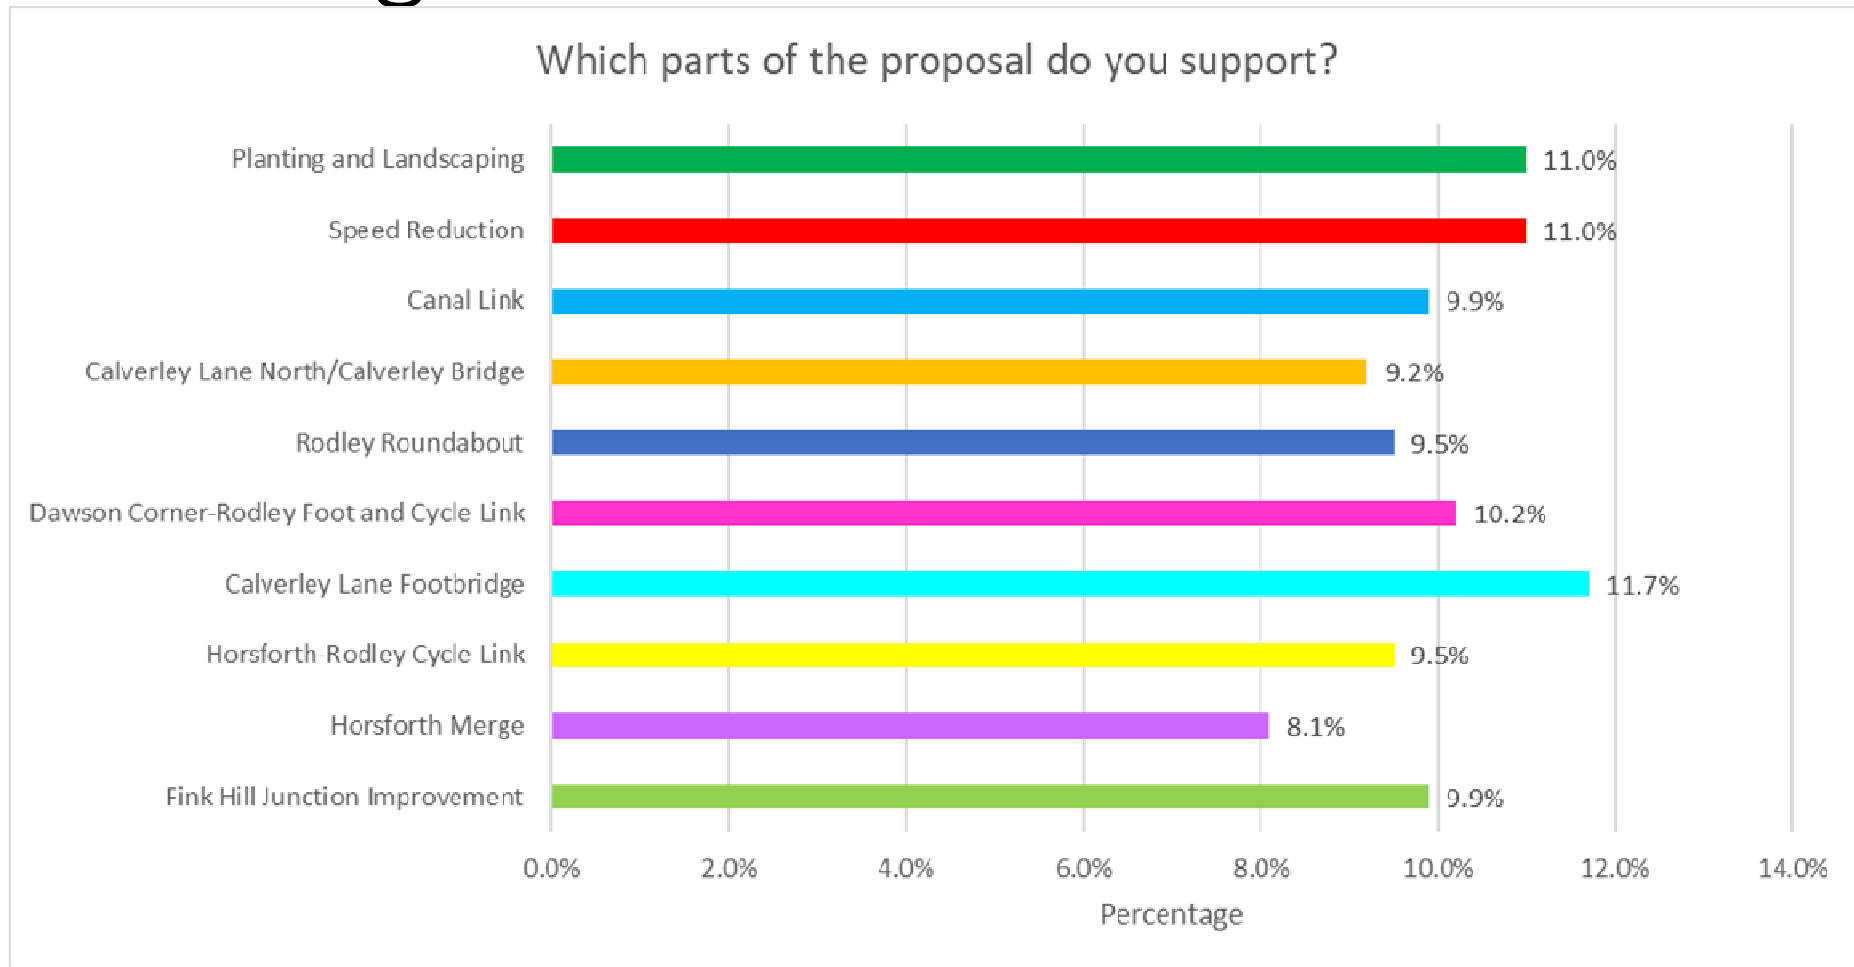

Connecting West Leeds corridor results