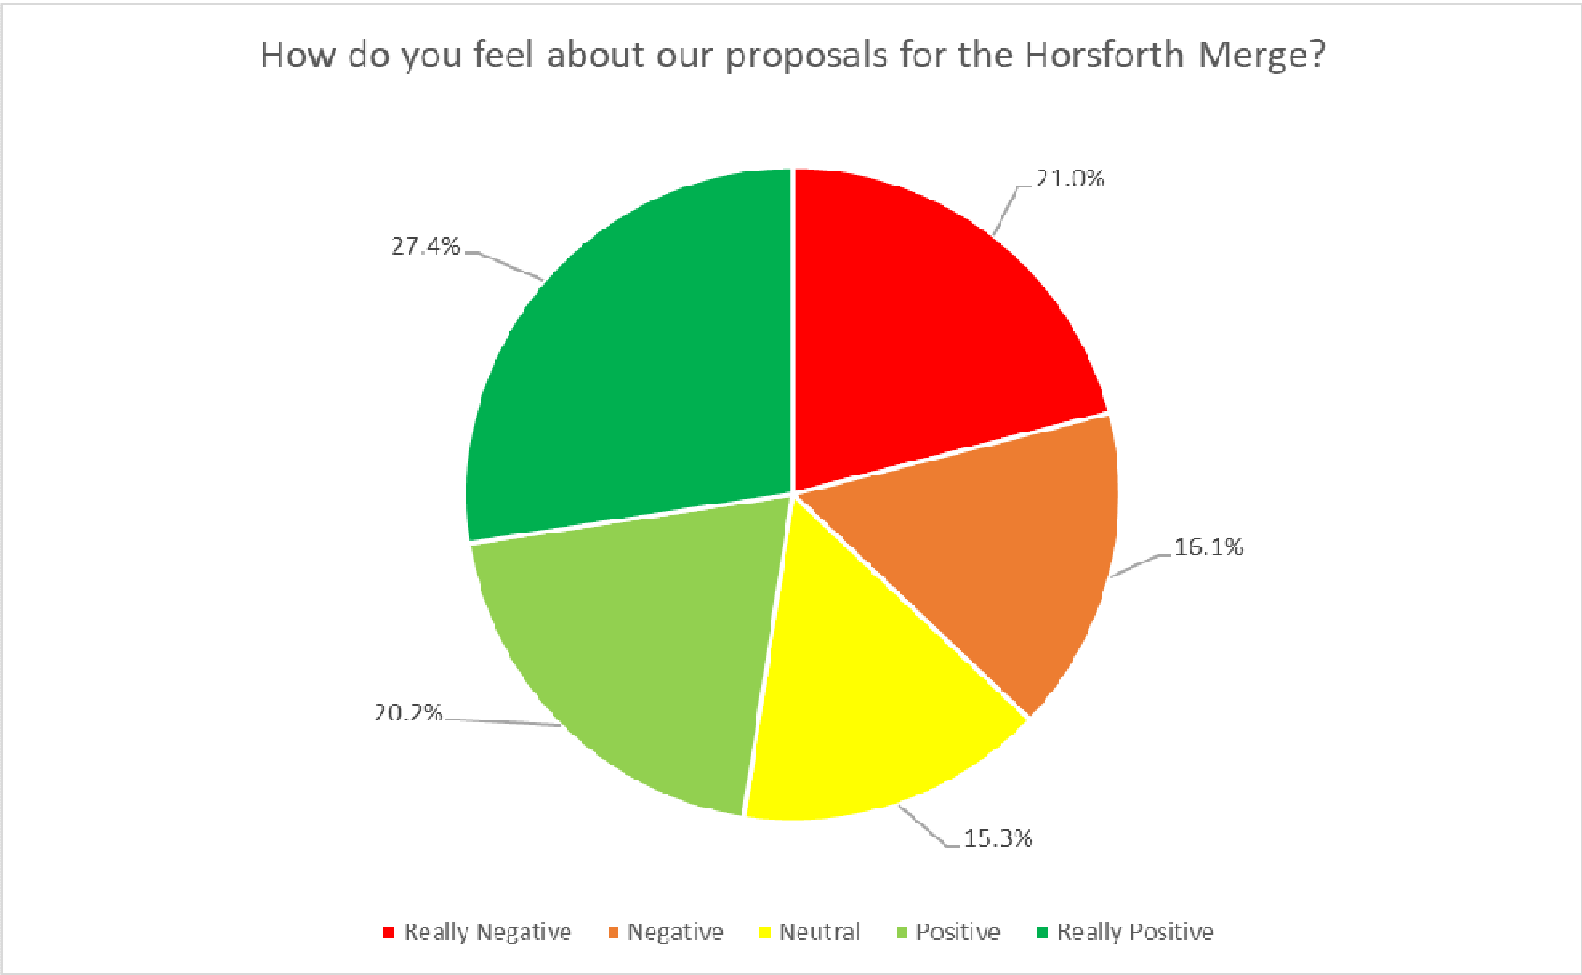

Horsforth Merge results