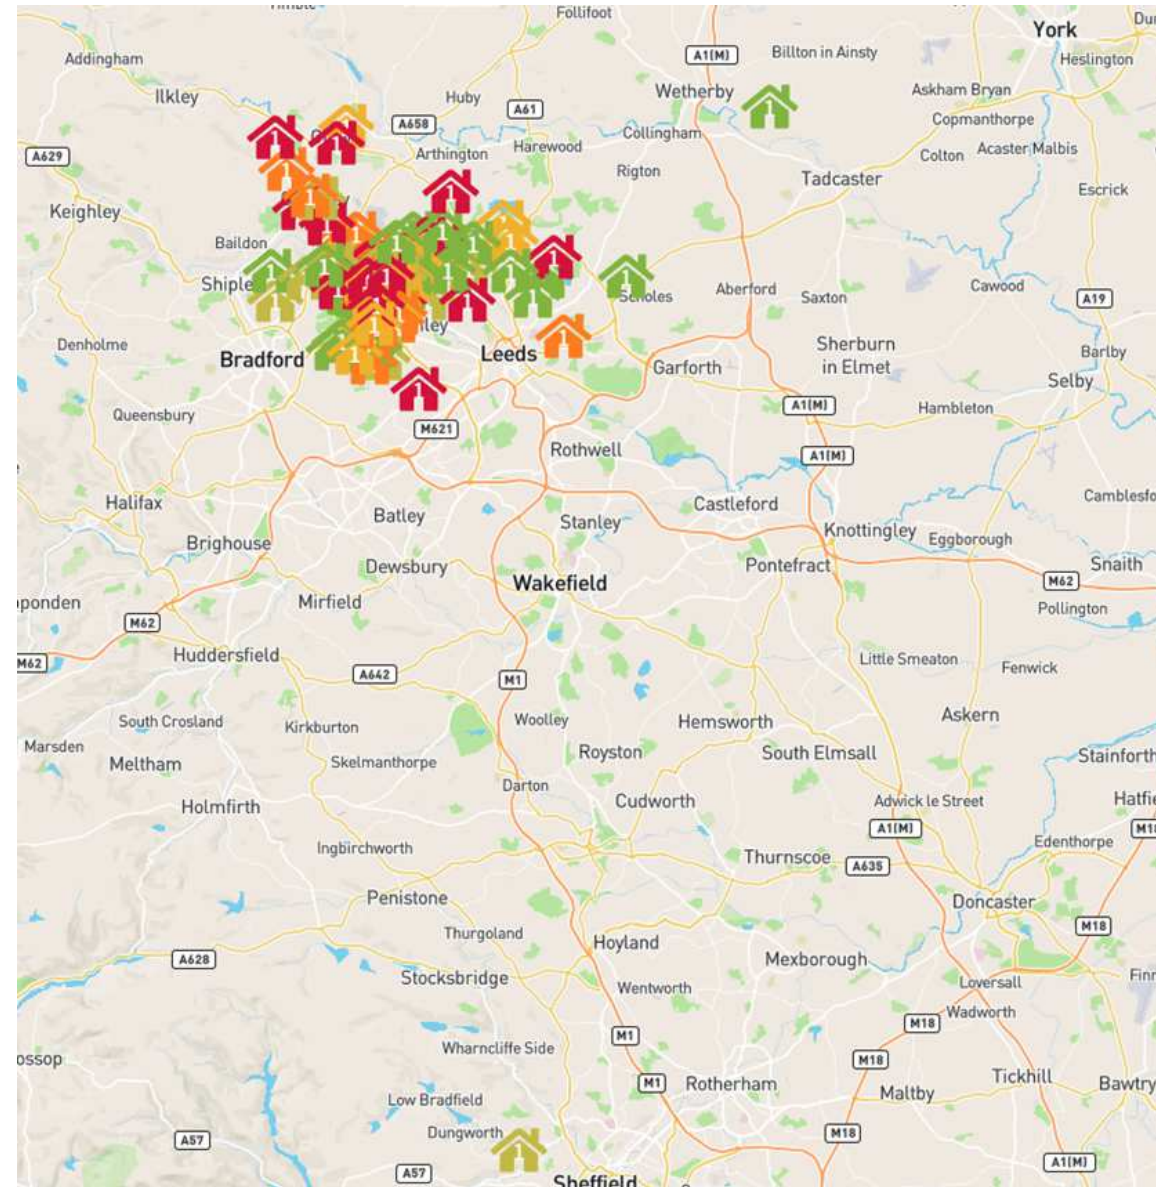

Public drop-in event

- Event 24/11/22 2pm until 7pm
- 61 people attended the event.
- 11 surveys were completed.
- Feedback covered:
 - Turning movements at Calverley Lane/Calverley Bridge
 - Crossing points on the Orbital Ring Road
 - Park Side - parking
 - Impact of new development
 - Good support from local ward members who were in attendance for duration of event.

Results

- Survey was split into 3 sections: Connecting West Leeds corridor, Horsforth Roundabout Merge and the Horsforth to Rodley Cycleway.
- 309 surveys completed
- 298 online
- 11 at event
- 234 agreements on Commonplace. The comments with the most agreements were about the Horsforth Merge and congestion caused by the A65.

Horsforth Merge results

Horsforth Merge results

Horsforth Merge results

Horsforth Merge results

Horsforth to Rodley Cycleway results

Horsforth to Rodley Cycleway results

Horsforth to Rodley Cycleway results

Horsforth to Rodley Cycleway results

Horsforth to Rodley Cycleway results

About You results

About You results

- 165 respondents gave their postcodes.
- Most responses from: LS18 Horsforth, LS13 Bramley and LS28 Pudsey.
- Also had responses from:
 - LS21 Otley
 - LS23 Wetherby
 - S6 Sheffield
 - BD10 and BD2 Bradford