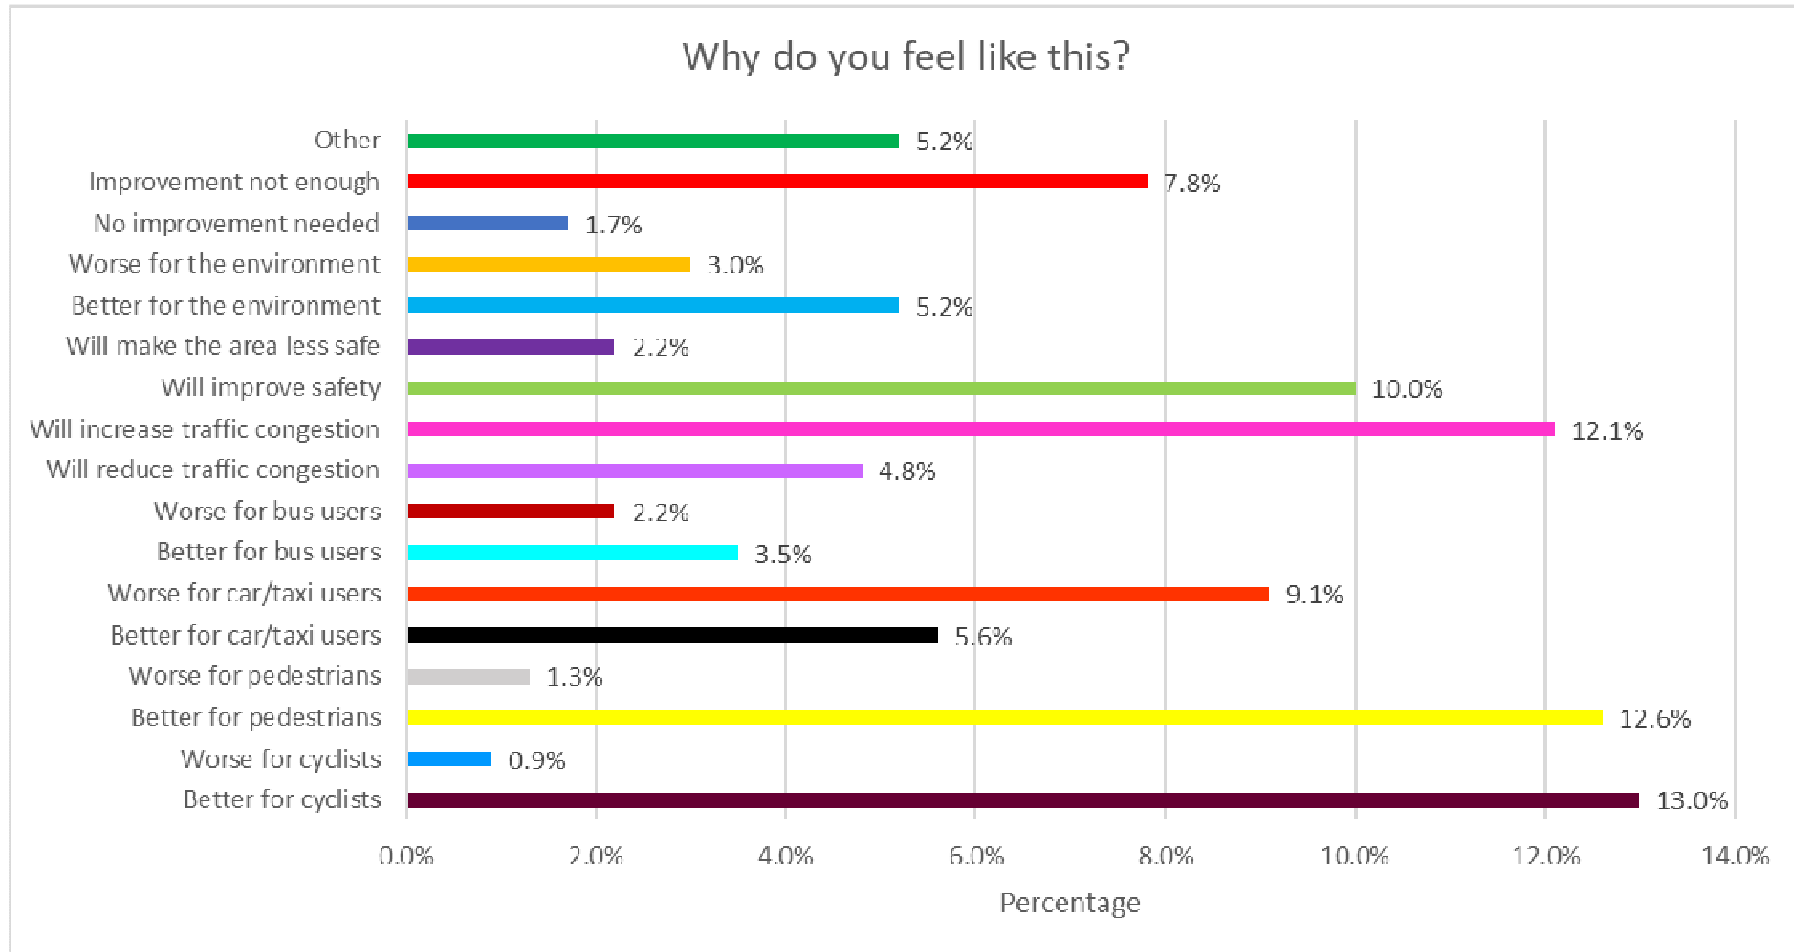

Connecting West Leeds corridor results