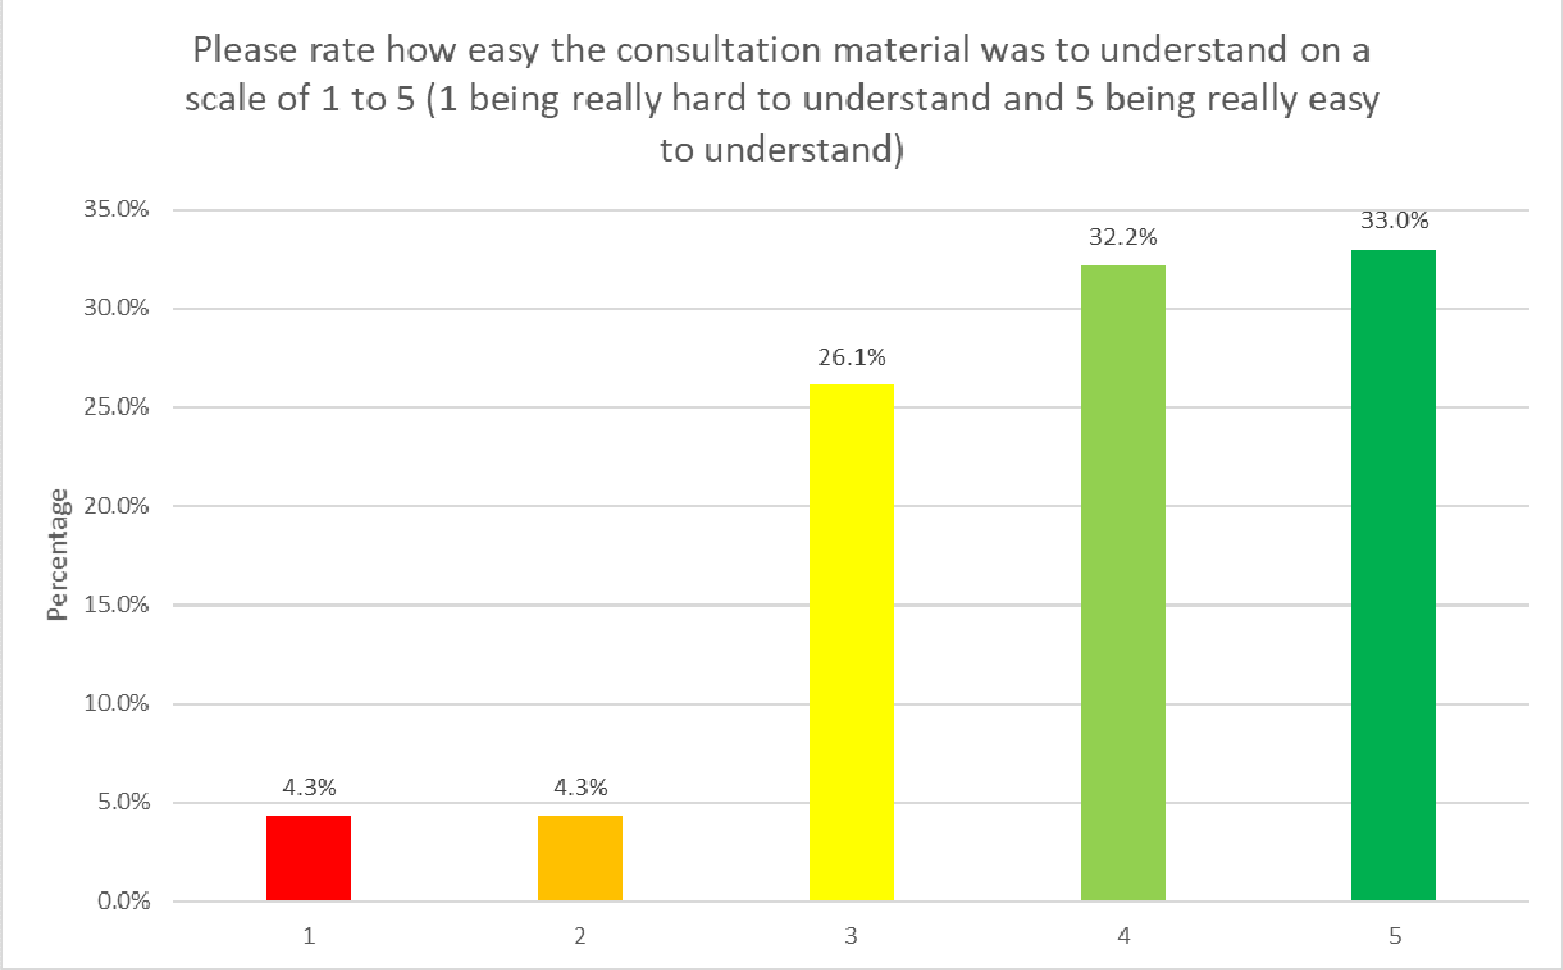

Horsforth Merge results