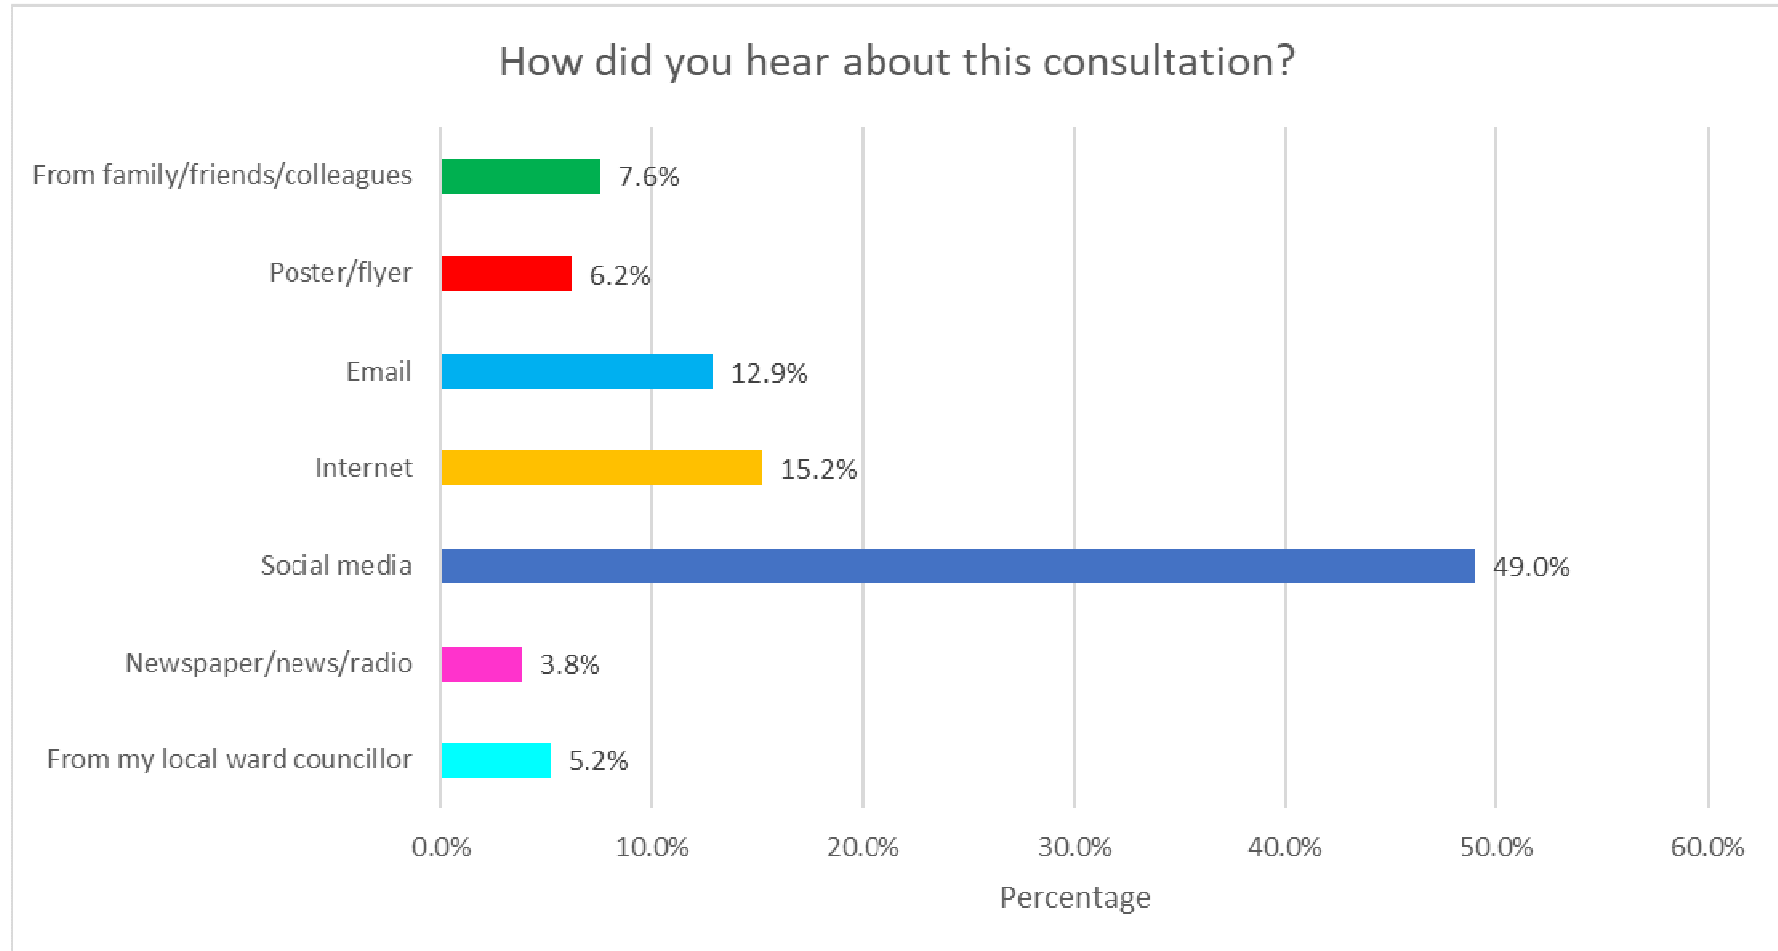

About You results