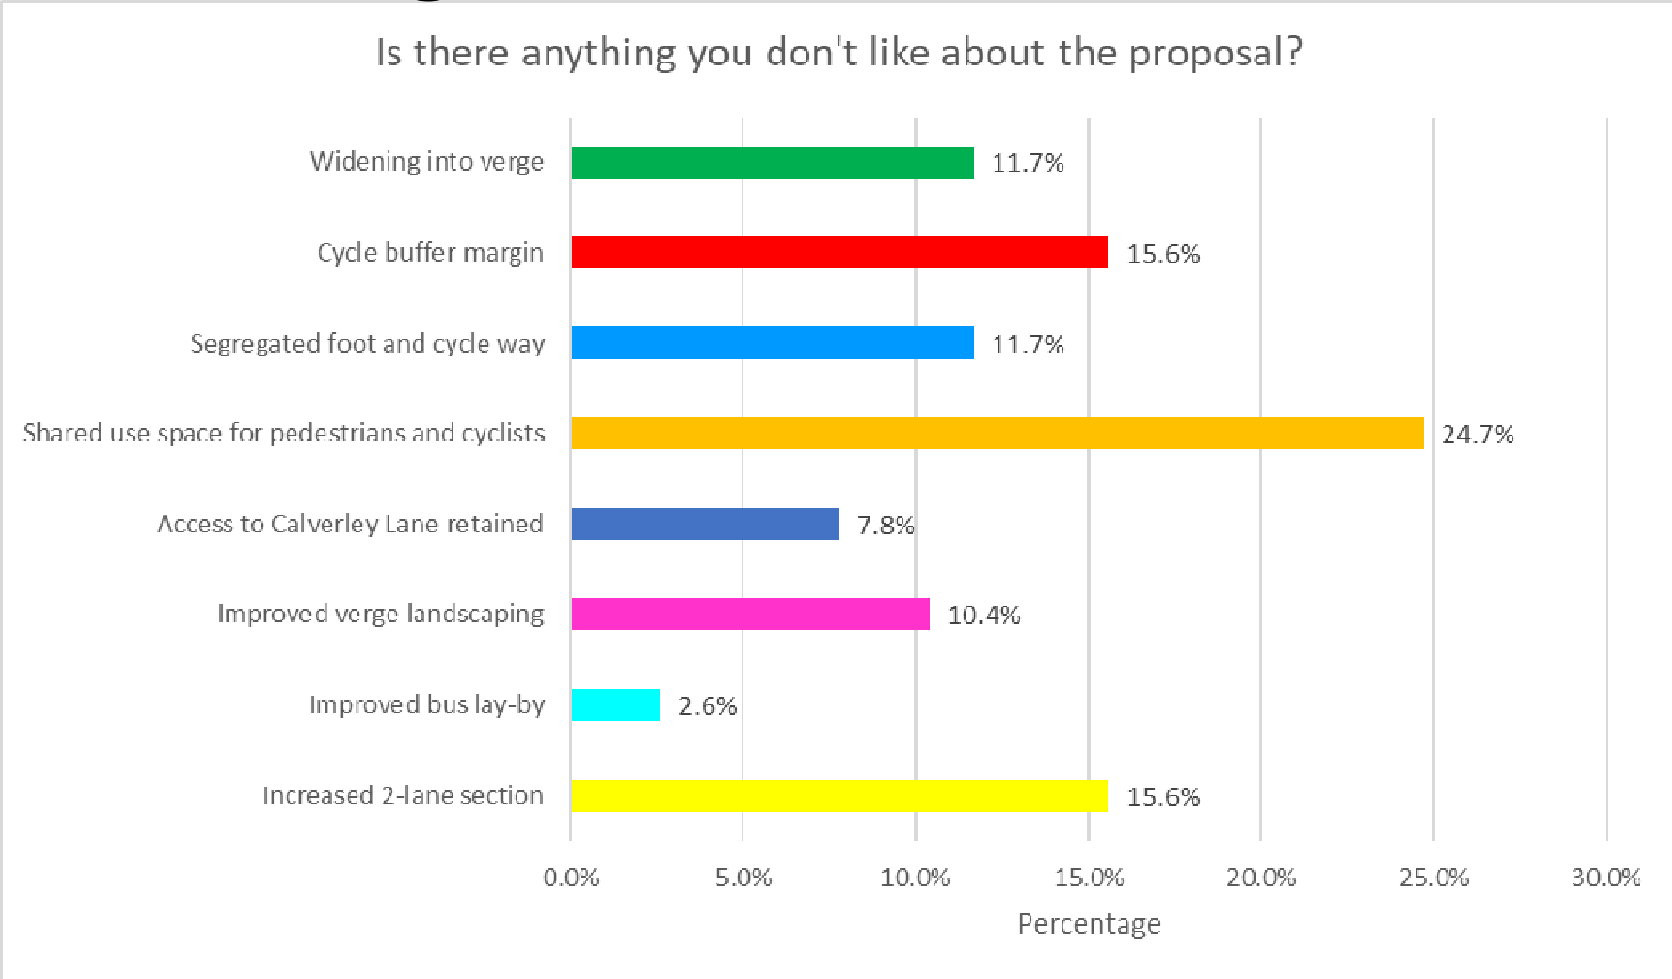

Horsforth Merge results