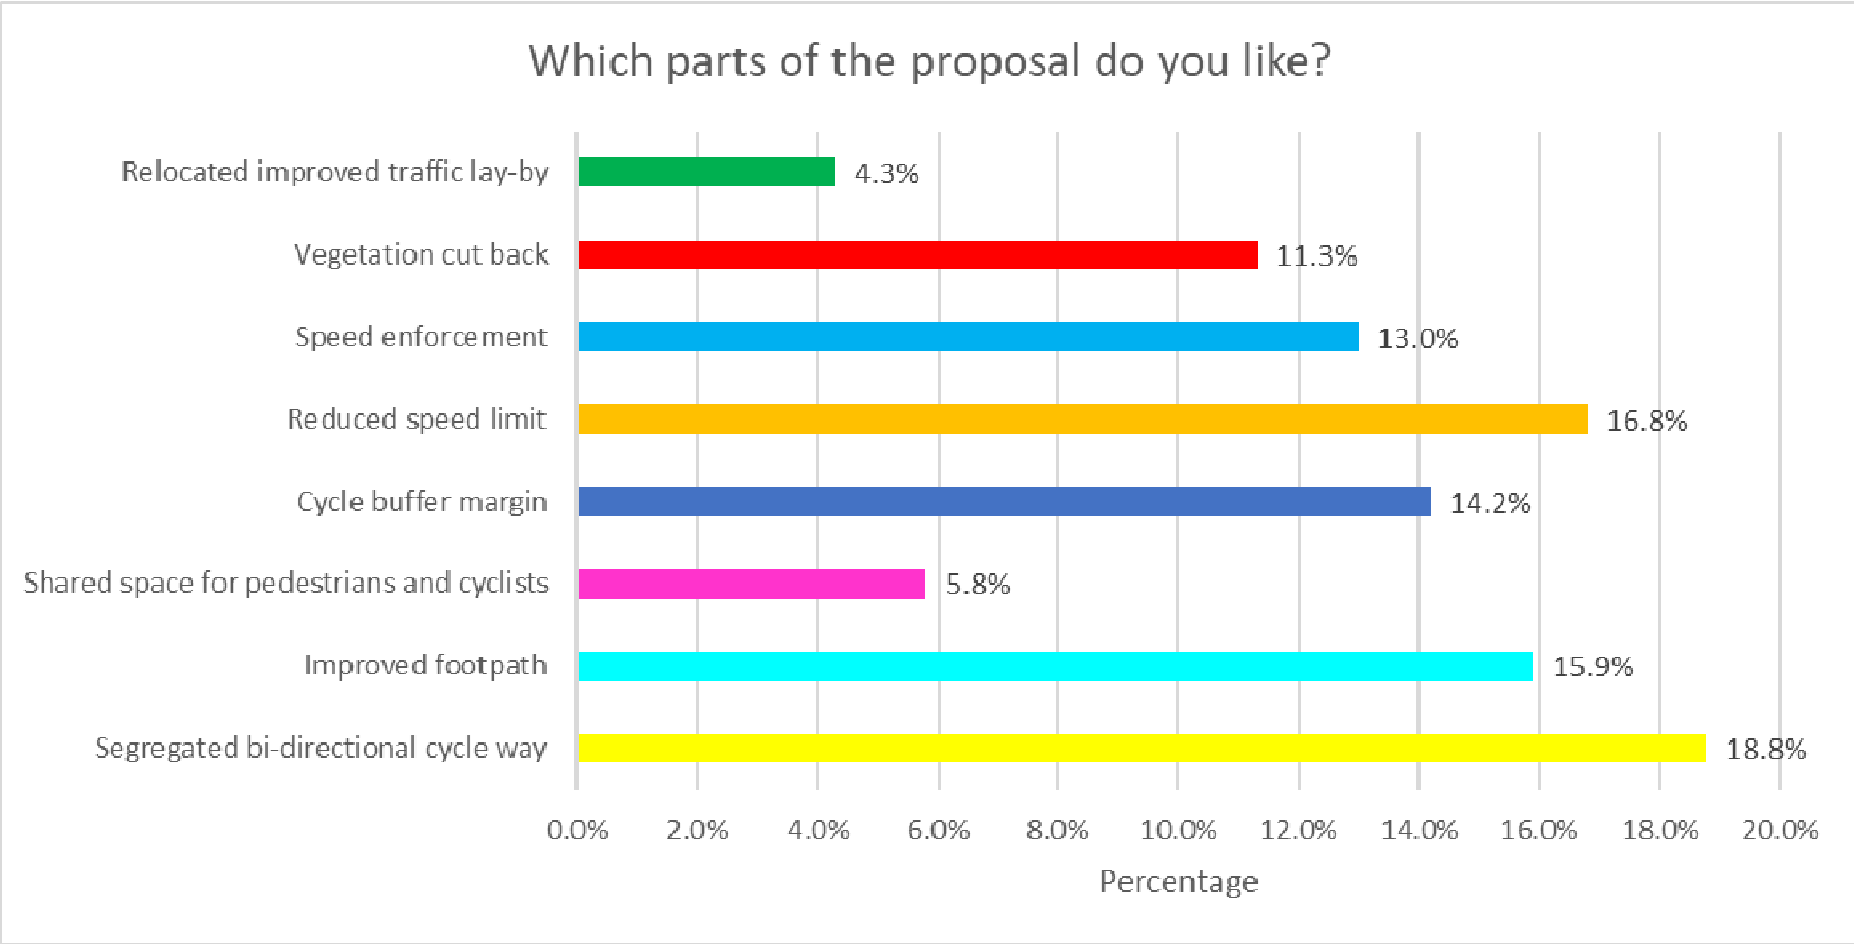

Horsforth to Rodley Cycleway results