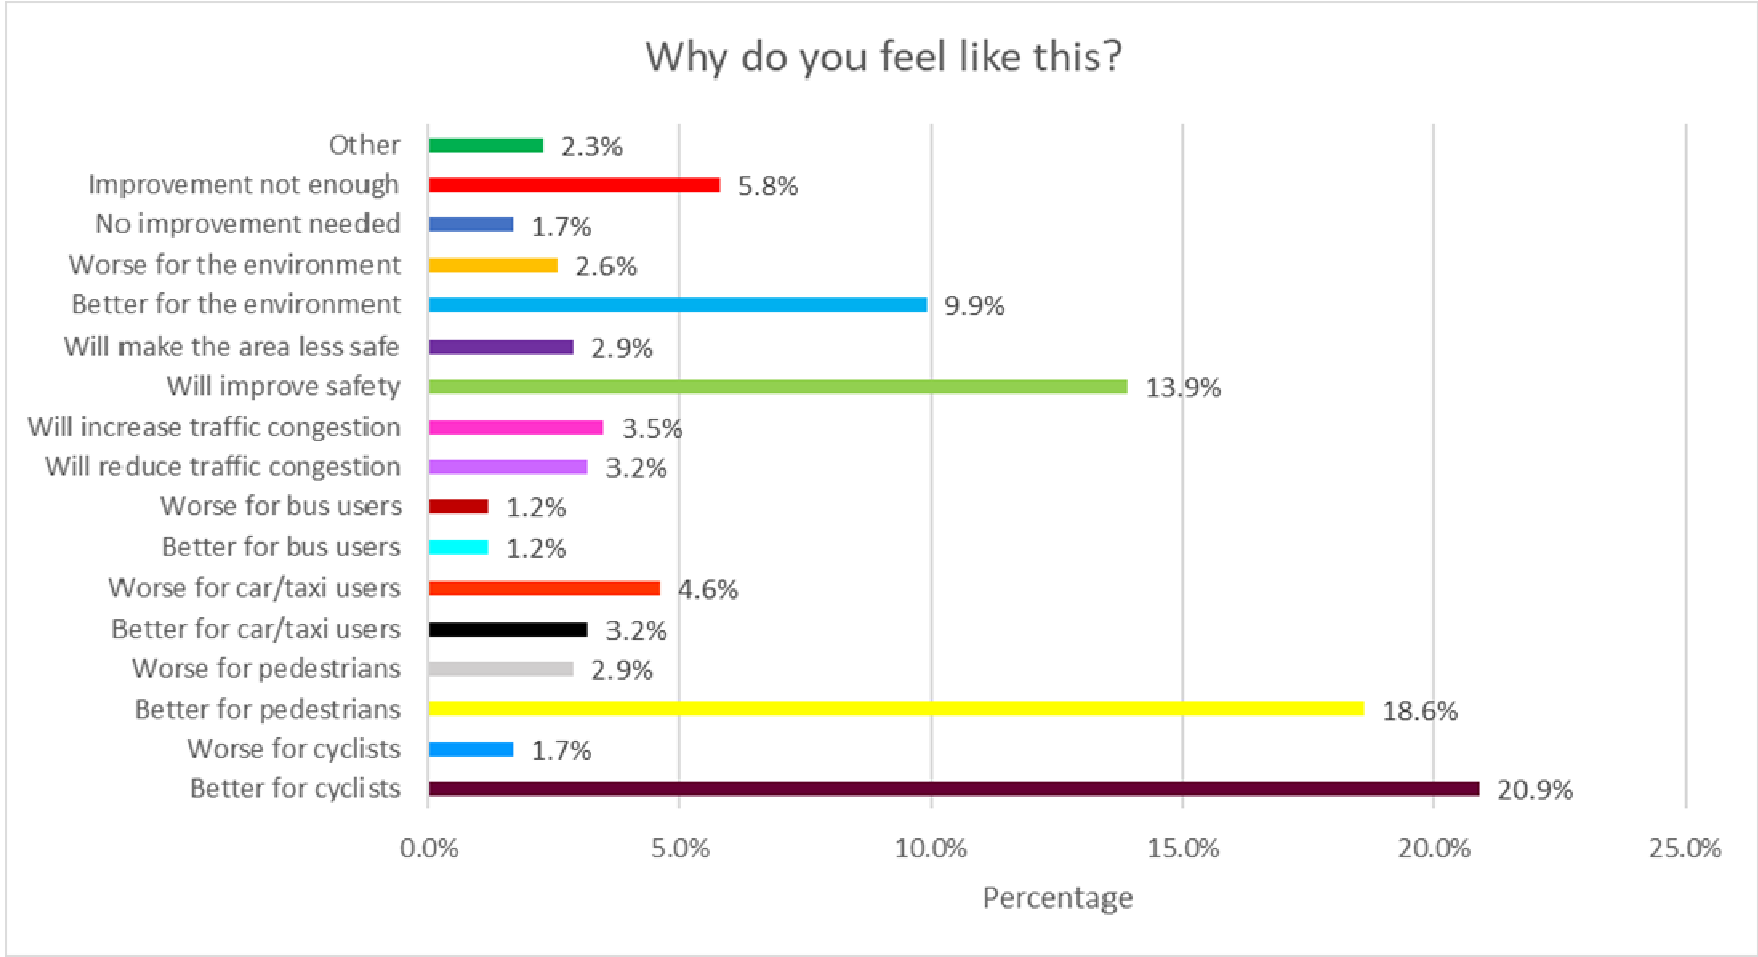

Horsforth to Rodley Cycleway results