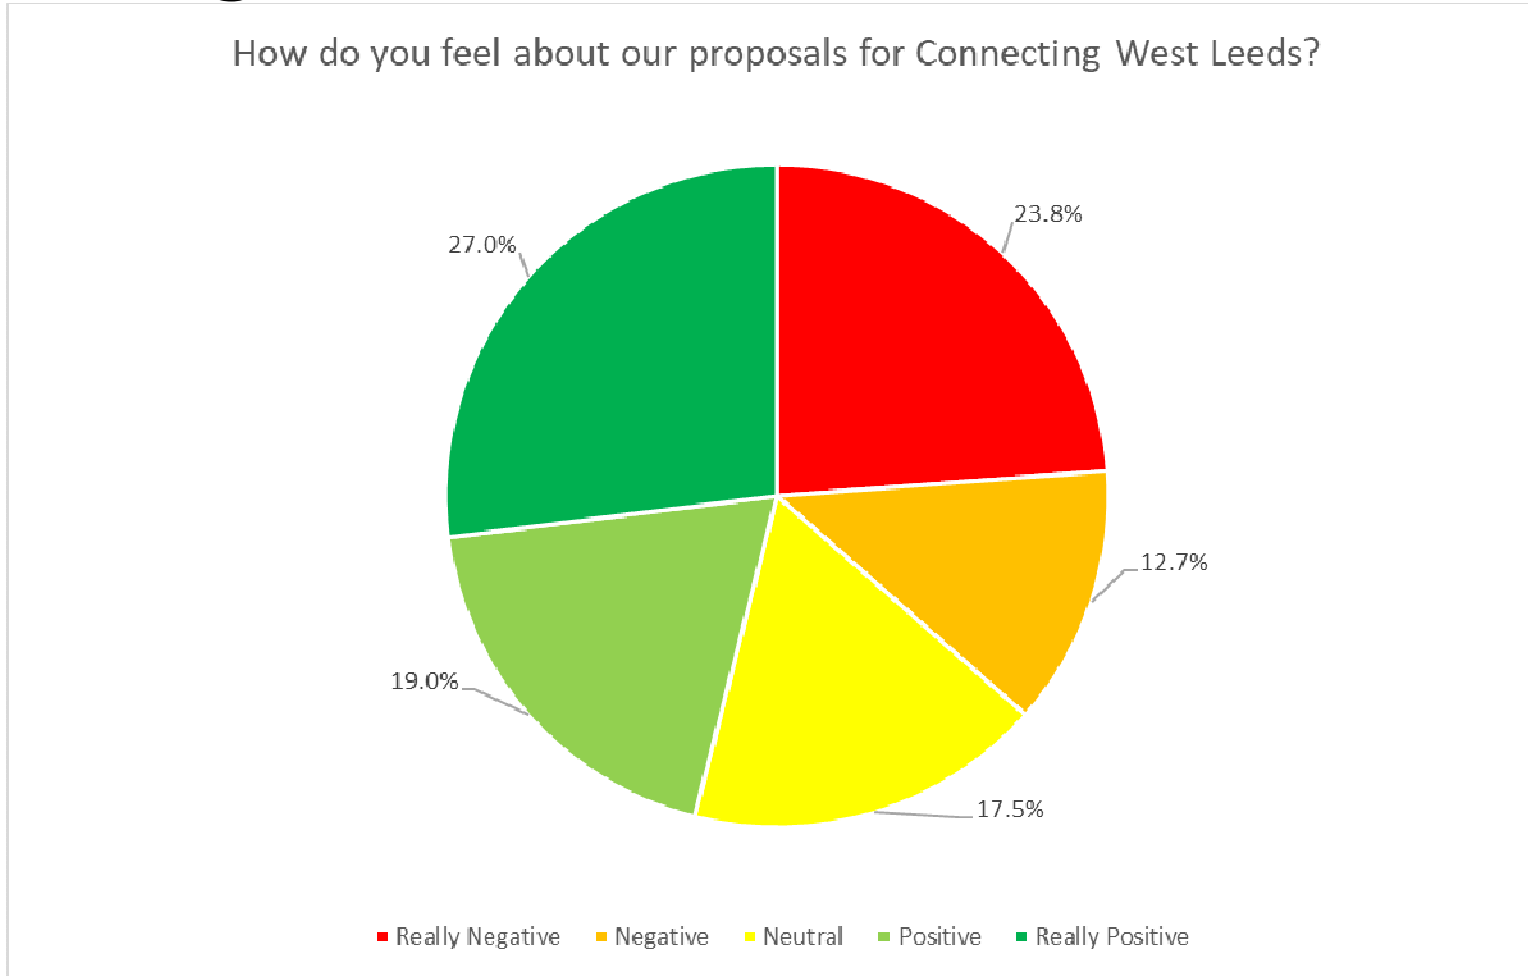

Connecting West Leeds corridor results