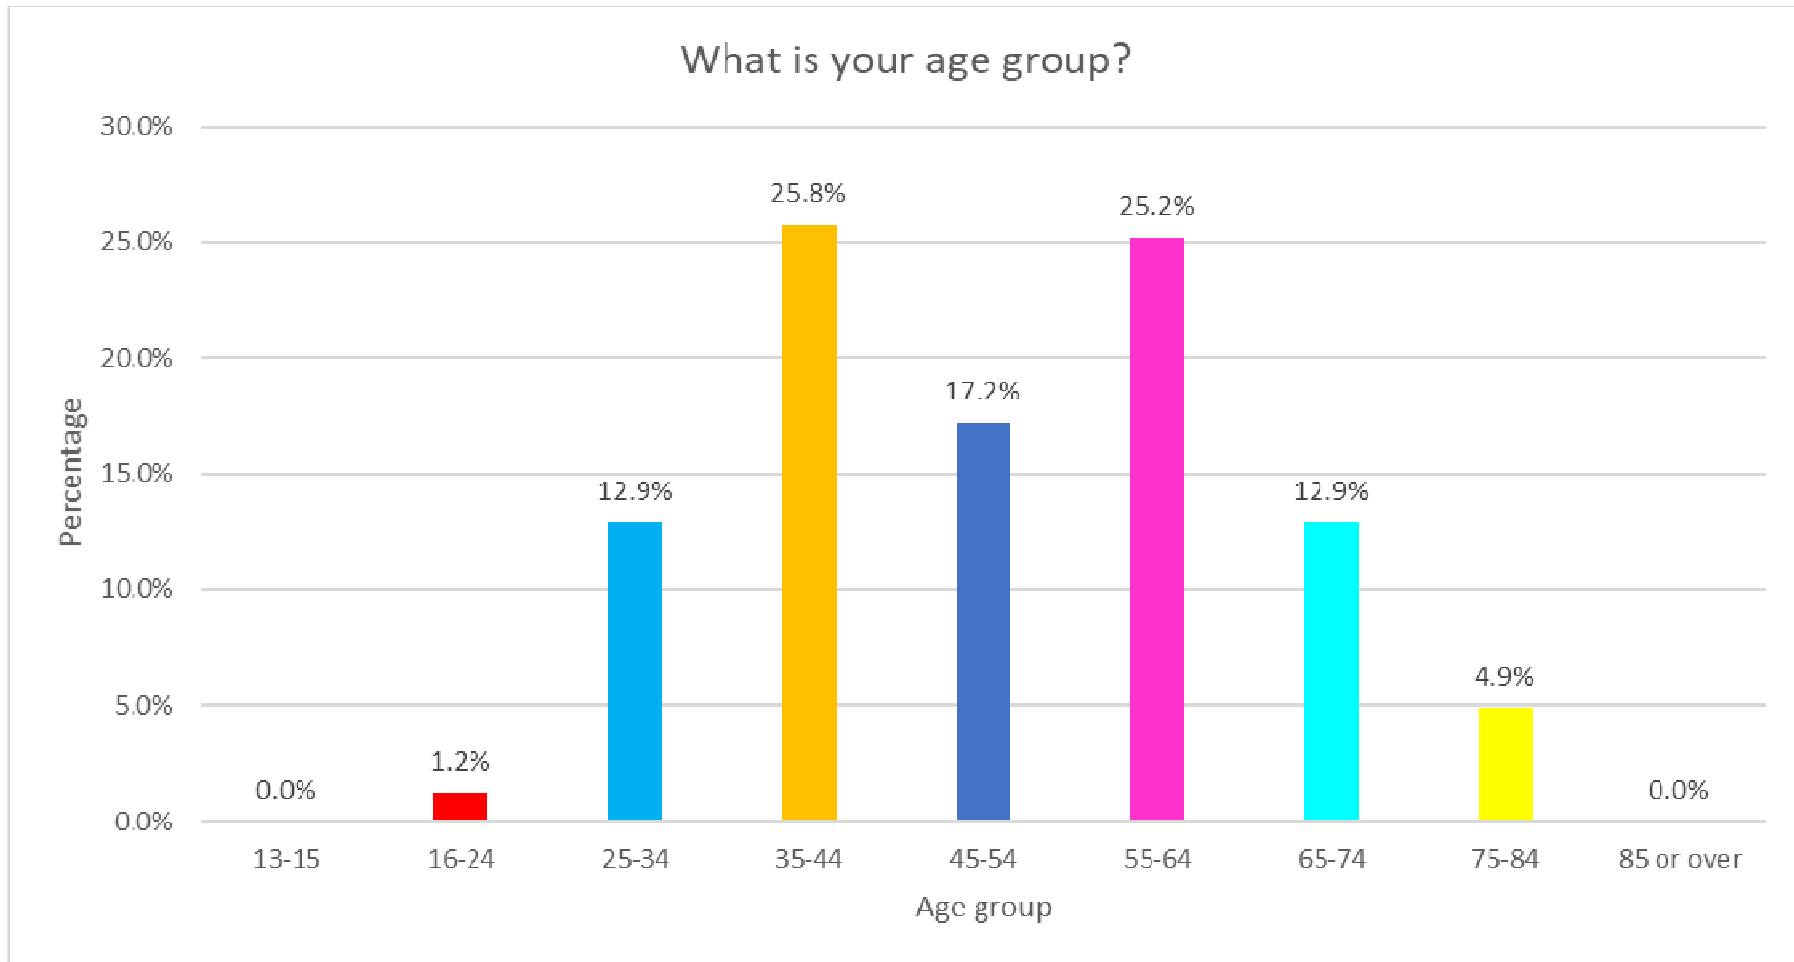

About You results