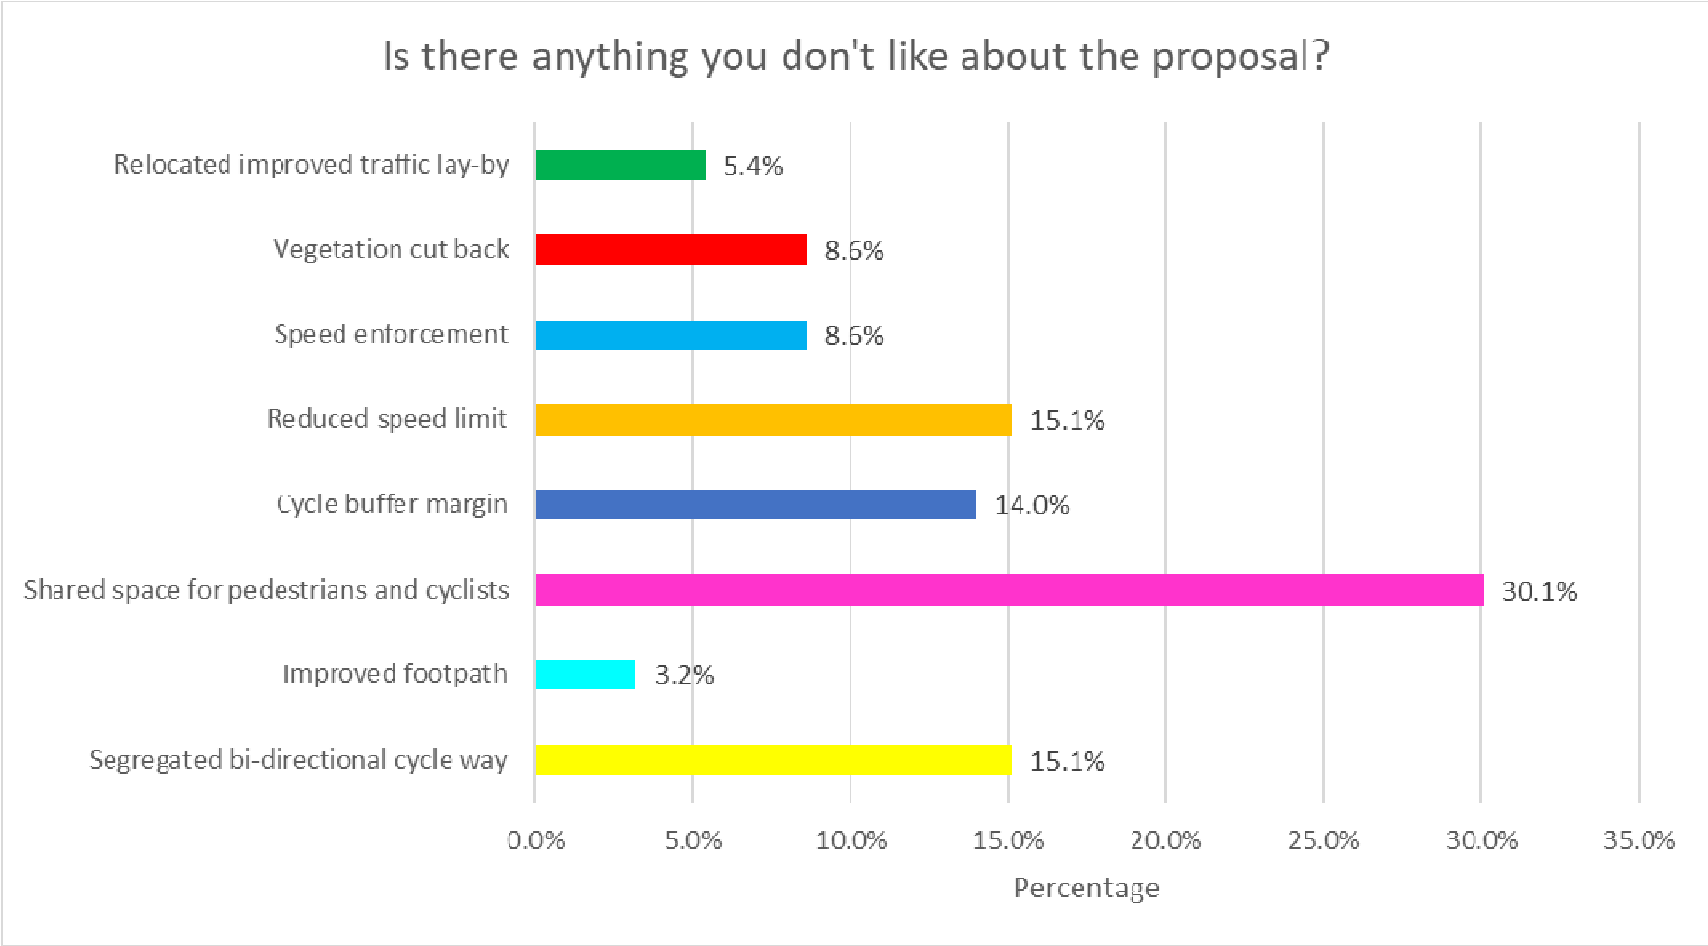

Horsforth to Rodley Cycleway results