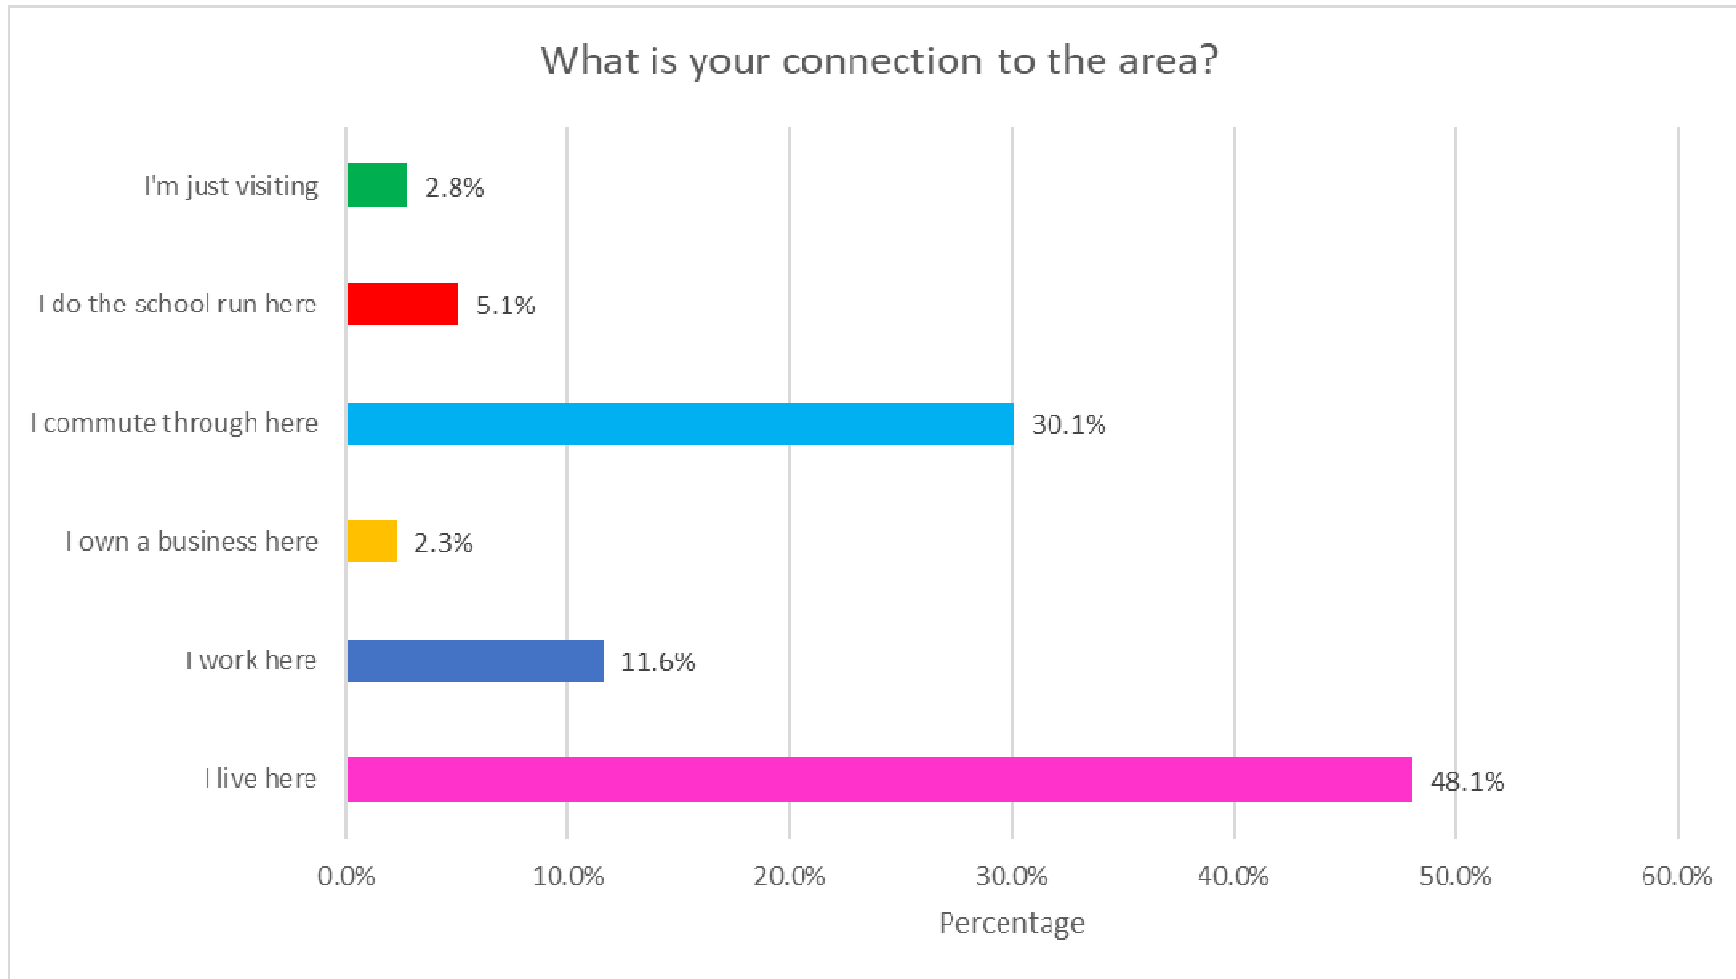

About You results