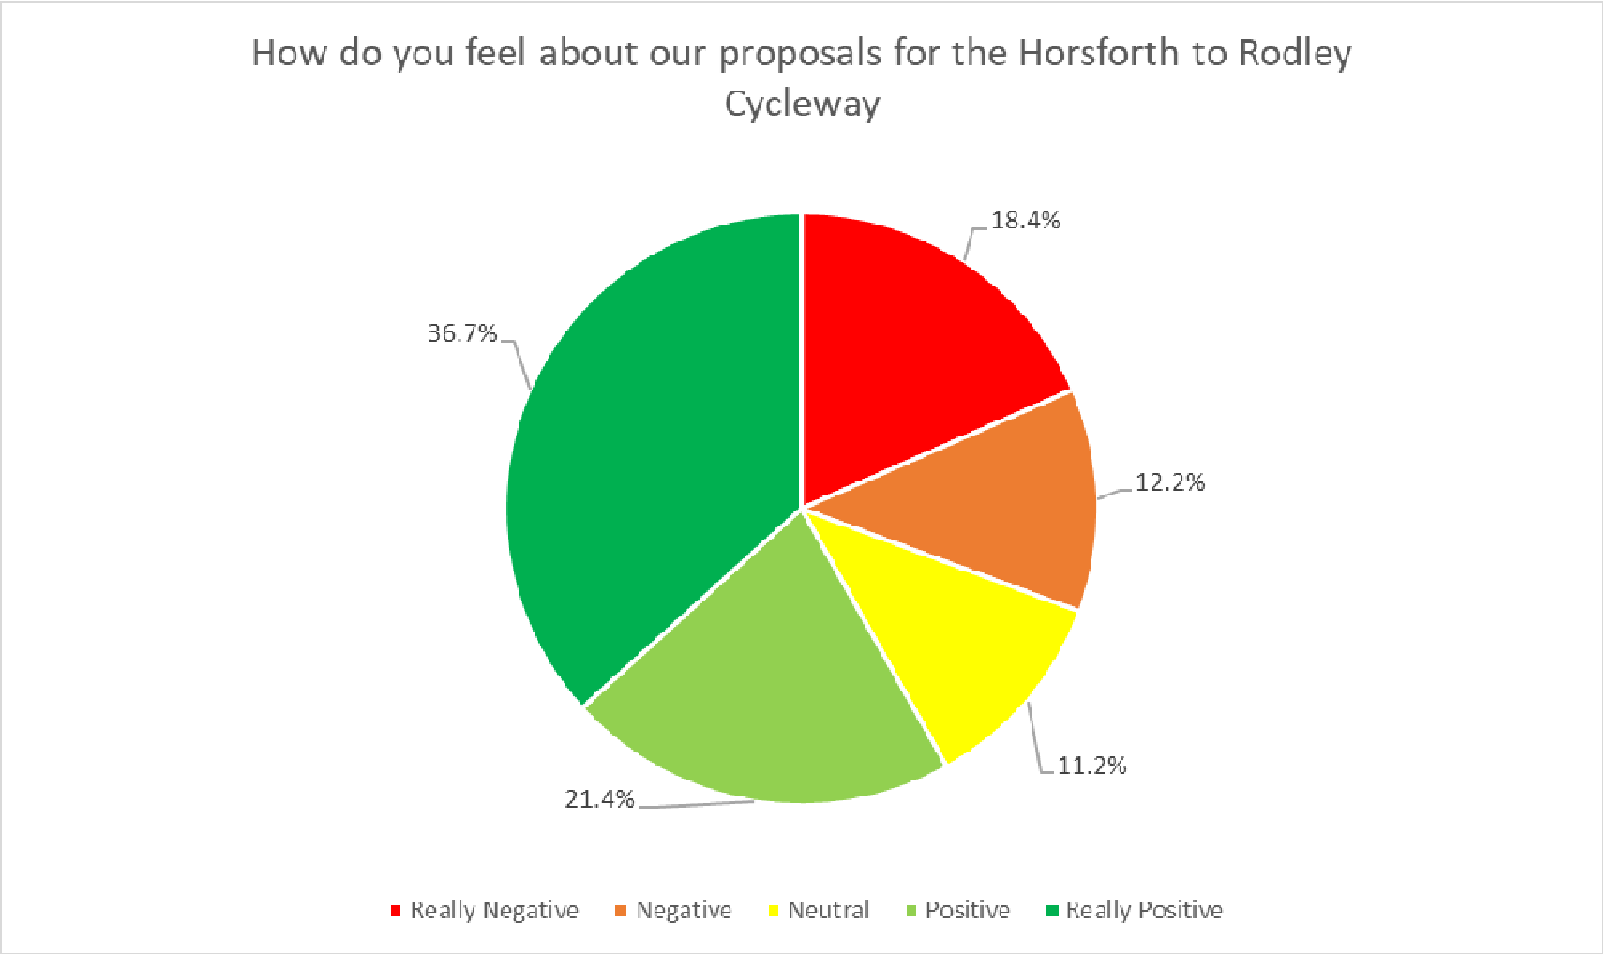

Horsforth to Rodley Cycleway results