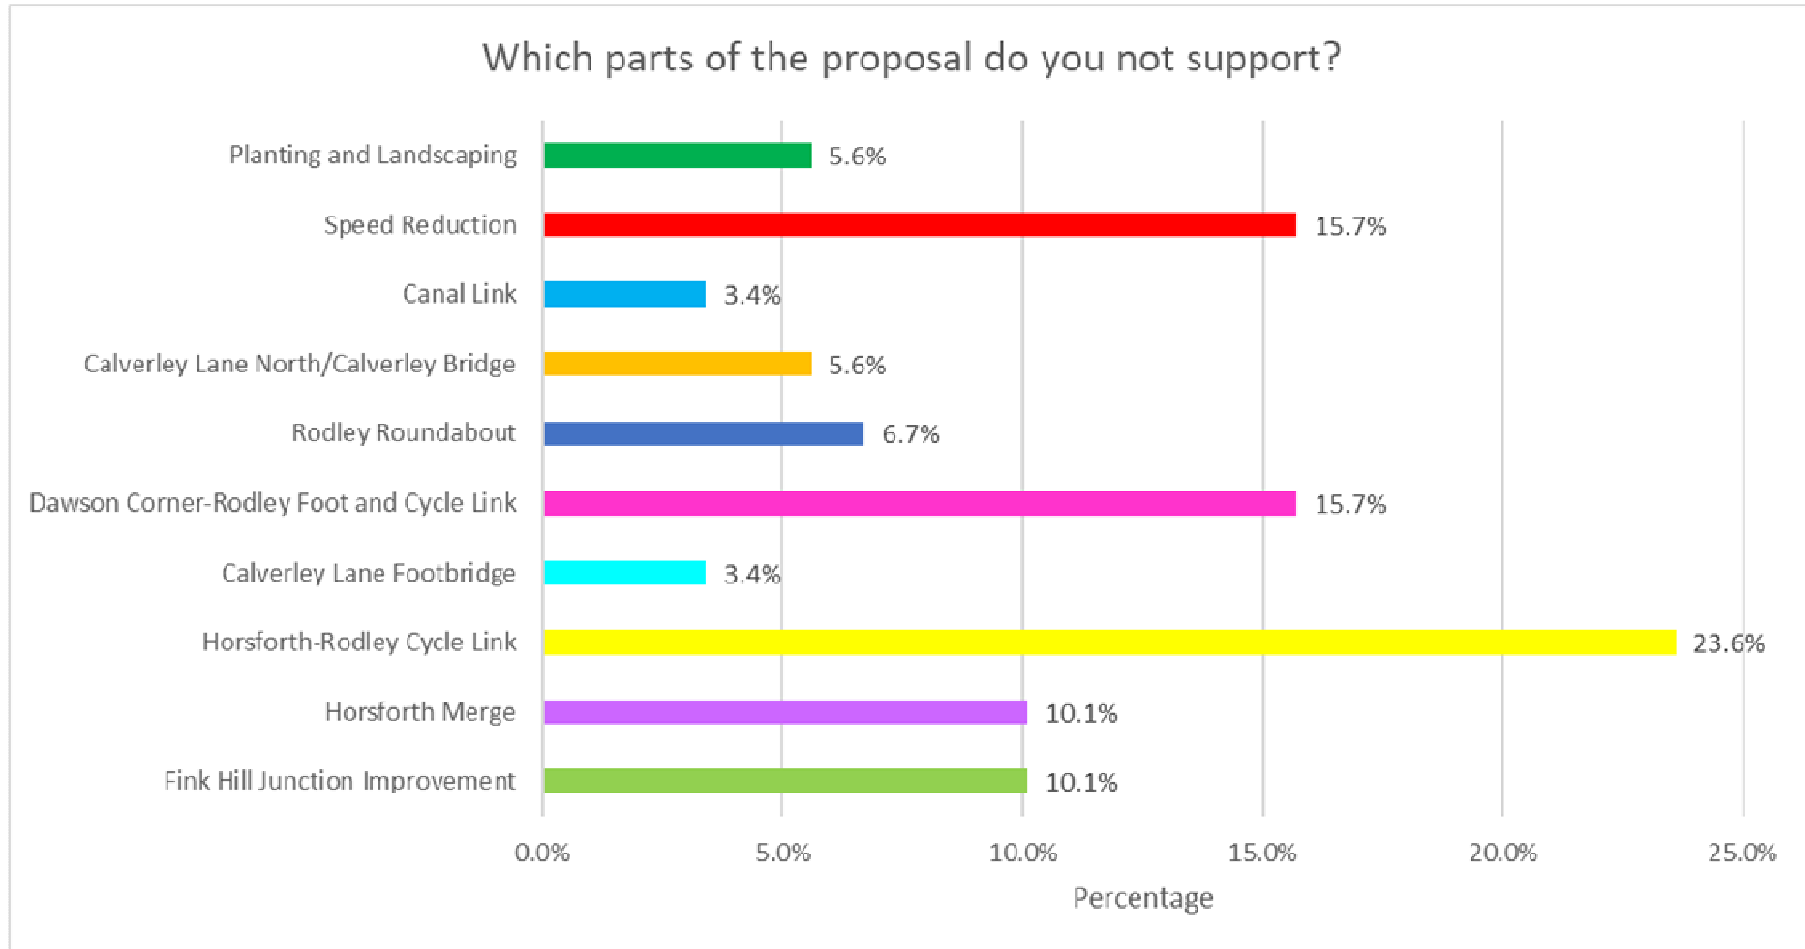

Connecting West Leeds corridor results