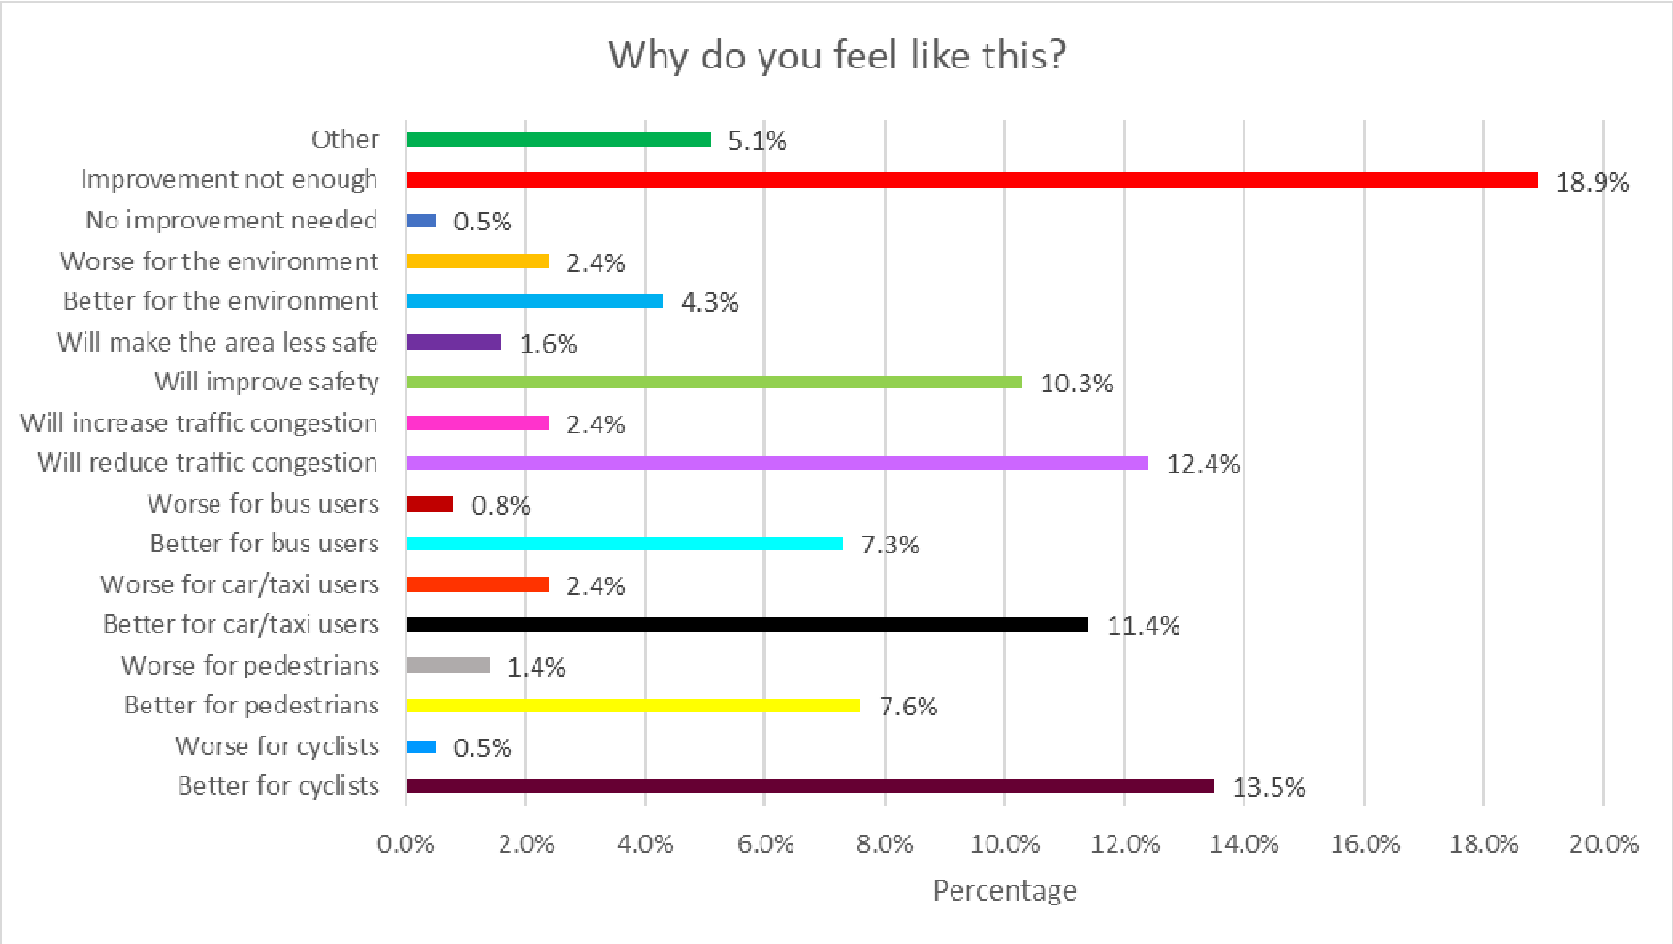

Horsforth Merge results